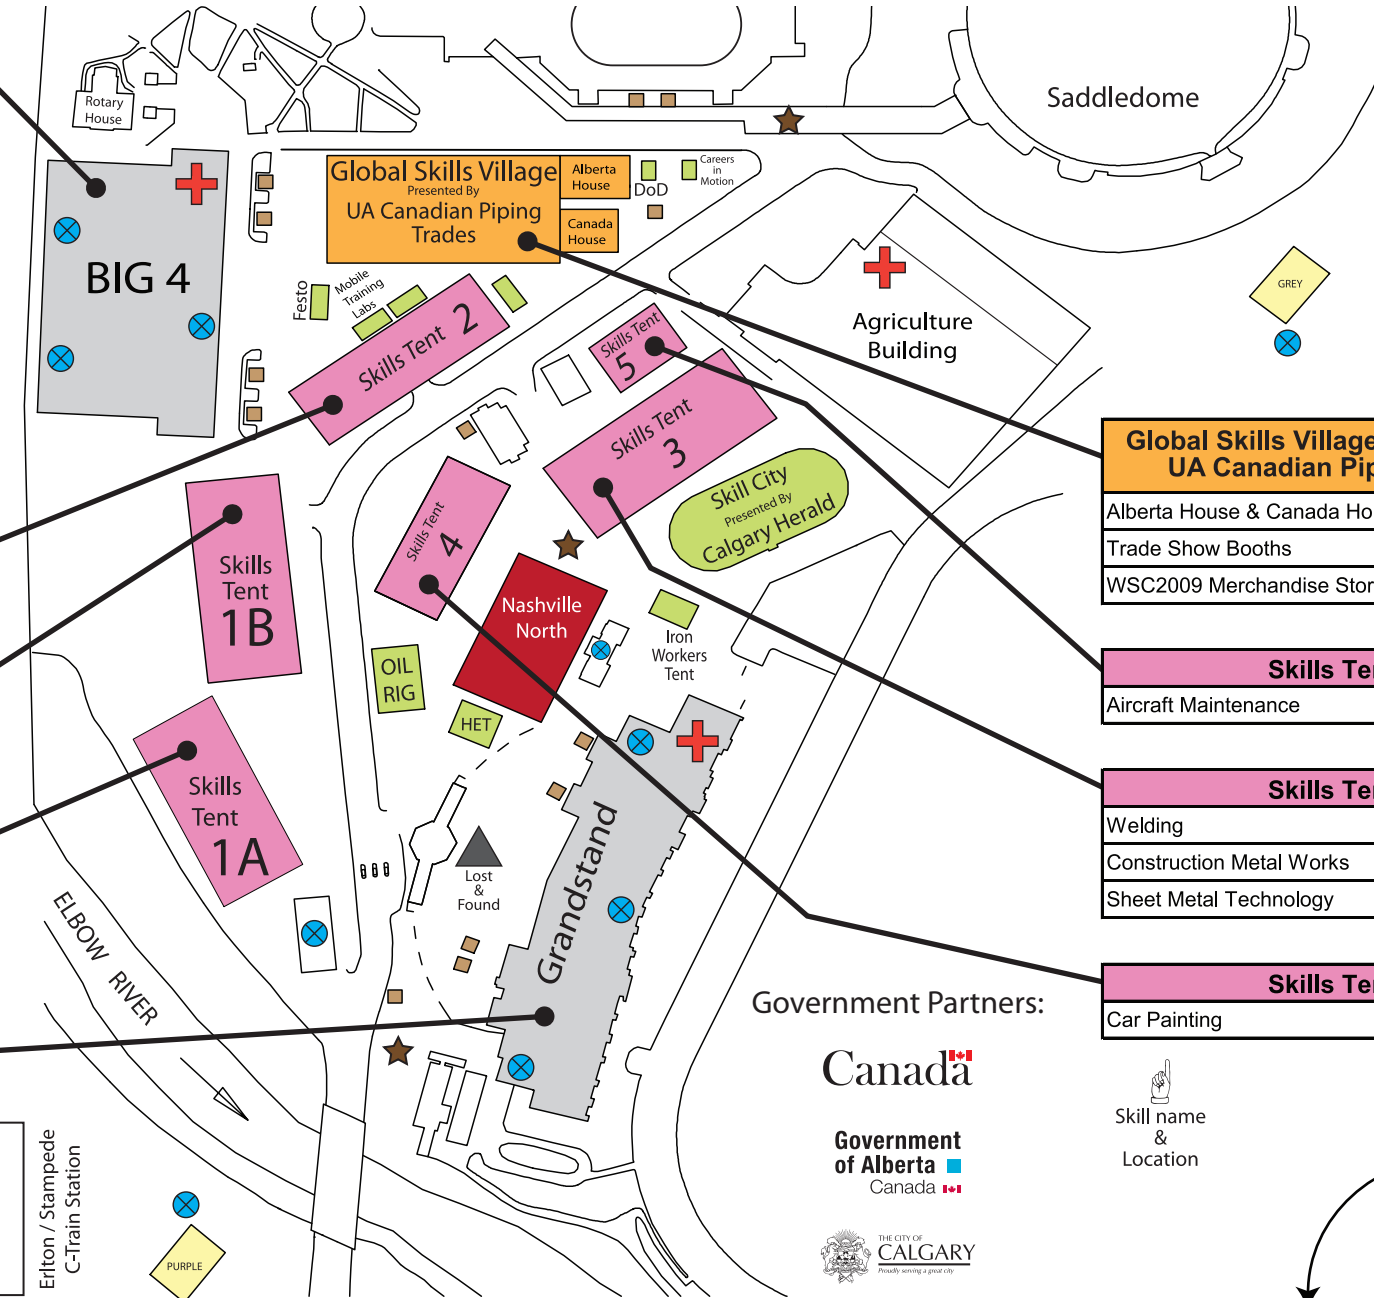

WSC2009 Venue Map - Stampede Park

- ⊗ = Washrooms
- ▲ = CBE & CSSD Kiosks
- ◻ = Shell Launch Pads
- = Nashville North
- + = First Aid Stations
- ◻ = Try-A-Skill Activities
- ◻ = Food Kiosks
- ★ = Accreditation Booth

Big 4	
Hall A & B (Upstairs)	
Mechatronics	04*
Plumbing & Heating	15*
Refrigeration	38
Hall C (Downstairs)	
Wall and Floor Tiling	12
Electronics	16
Painting & Decorating	22
Mobile Robotics	23
IT PC/Network Support	39*
Plastering & Drywall Systems	D03

Skills Tent 2	
Electrical Installations	18*
Industrial Control	19*

Skills Tent 1B	
Cabinetmaking	24
Joinery	25
Carpentry	26*

Skills Tent 1A	
Landscape Gardening	37*

★ = competition includes a Skills Ambassador Station

Grandstand	
Main Floor	
IT/Software Applications	09
Graphic Design Technology	40
Second Floor	
Information Network Cabling	02*
Web Design	17
Caring	41*
Grandstand Seating (outdoors)	
Opening Ceremony Presented By Samsung	

Global Skills Village Presented By UA Canadian Piping Trades	
Alberta House & Canada House	
Trade Show Booths	
WSC2009 Merchandise Store	

Skills Tent 5	
Aircraft Maintenance	D01

Skills Tent 3	
Welding	10*
Construction Metal Works	D02*
Sheet Metal Technology	HM01*

Skills Tent 4	
Car Painting	36

Government Partners:

Skill name & Location

Skill number & Sector colour

COMPETITION SECTORS	Information & Communication Technology	Creative Arts & Fashion	Transportation & Logistics
	Manufacturing & Engineering Technology	Social & Personal Services	Construction & Building Technology