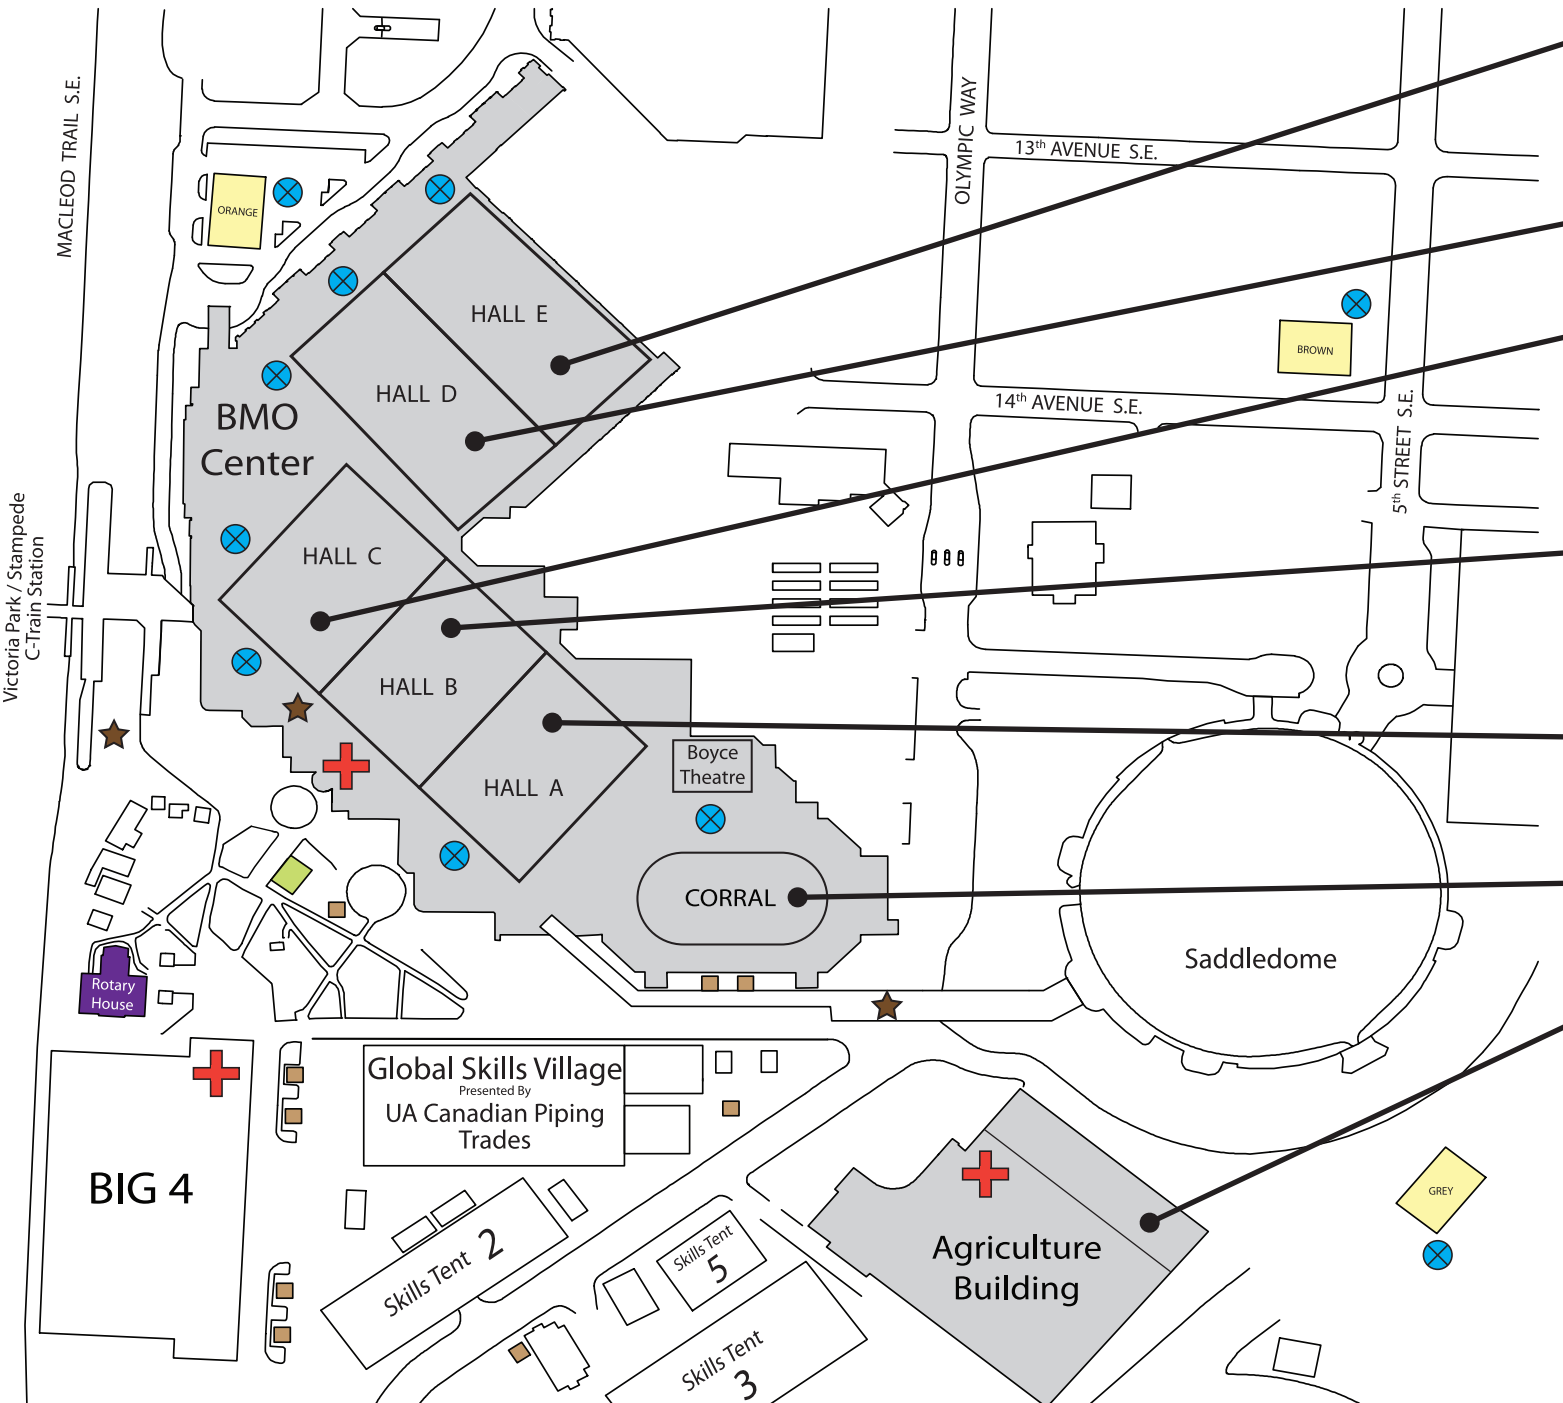

WSC2009 Venue Map - Stampede Park

- = Washrooms
- = Rotary House
- = Shell Launch Pads
- ★ = Accreditation Booth
- + = First Aid Stations
- = Coca-Cola Stage
- = Food Kiosks

BMO Center	
Hall E	
Mechanical Engineering Design - CAD	05*
Confectioner/Pastry Cook	32*
Cooking	34
Restaurant Service	35*
Hall D	
Autobody Repair	13*
Automotive Technology	33*
Hall C	
Polymechanics/Automation	01*
Mould Making	08*
Offset Printing	11*
Bricklaying	20
Jewellery	27*
Hall B	
Manufacturing Team Challenge	03*
CNC Turning	06
CNC Milling	07*
Fashion Technology	31*
Hall A	
Floristry	28*
Ladies'/Men's Hairdressing	29*
Beauty Therapy	30*
Corral	
Volunteer Centre	
Closing Ceremony Presented By Samsung	
Agriculture Building	
Main Floor	
Metal Roofing	14*
Stonemasonry	21*
Upstairs	
Media Centre Presented By CNW Group	

Skill name & Location

 Skill number & Sector colour

★ = competition includes a Skills Ambassador Station

WSC2009 Venue Map - Stampede Park

- ⊗ = Washrooms
- ▲ = CBE & CSSD Kiosks
- ◻ = Shell Launch Pads
- = Nashville North
- + = First Aid Stations
- ◻ = Try-A-Skill Activities
- ◻ = Food Kiosks
- ★ = Accreditation Booth

Global Skills Village Presented By UA Canadian Piping Trades	
Alberta House & Canada House	
Trade Show Booths	
WSC2009 Merchandise Store	

Skills Tent 5	
Aircraft Maintenance	D01

Skills Tent 3	
Welding	10*
Construction Metal Works	D02*
Sheet Metal Technology	HM01*

Skills Tent 4	
Car Painting	36

Government Partners:

Skill name & Location

Skill number & Sector colour

COMPETITION SECTORS	Information & Communication Technology	Creative Arts & Fashion	Transportation & Logistics
	Manufacturing & Engineering Technology	Social & Personal Services	Construction & Building Technology